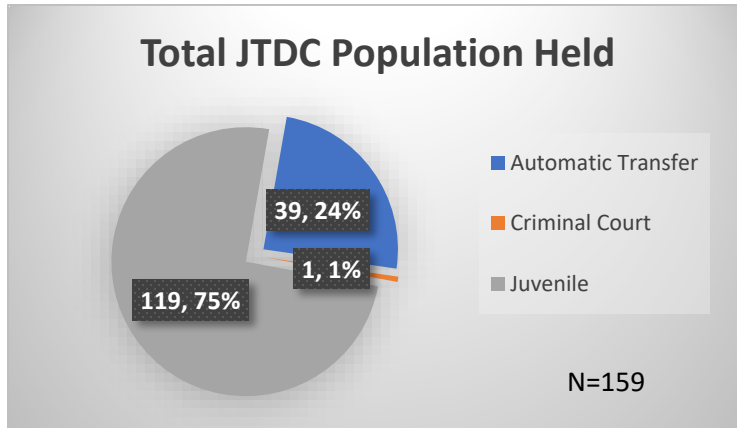

## Demographics for JTDC Population

### Friday Morning Midnight Count

Total # of probation Involved youth<sup>1</sup>: 1,080

<sup>1</sup> Probation Active: Any youth who is pending sentencing with an active social history, has been formally placed on probation or supervision with Cook County Juvenile Probation on the date of the report.