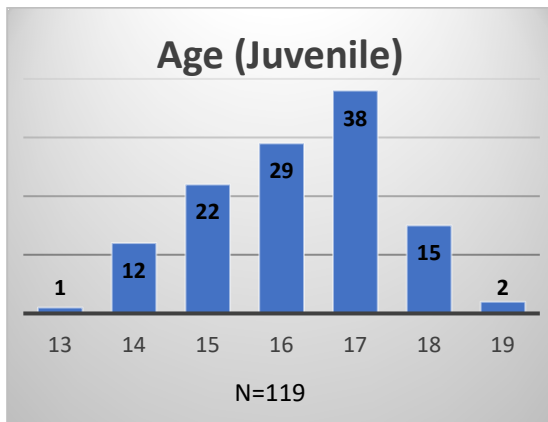

### Friday Morning Midnight Count

Total # of probation Involved youth<sup>1</sup>: 1,080

<sup>1</sup> Probation Active: Any youth who is pending sentencing with an active social history, has been formally placed on probation or supervision with Cook County Juvenile Probation on the date of the report.