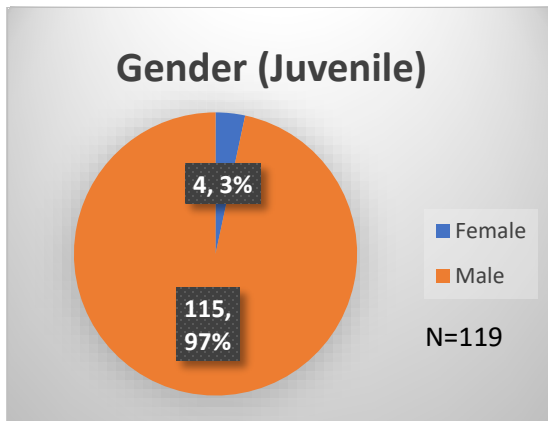

### Friday Morning Midnight Count

Total # of probation Involved youth<sup>1</sup>: 1,080

<sup>1</sup> Probation Active: Any youth who is pending sentencing with an active social history, has been formally placed on probation or supervision with Cook County Juvenile Probation on the date of the report.